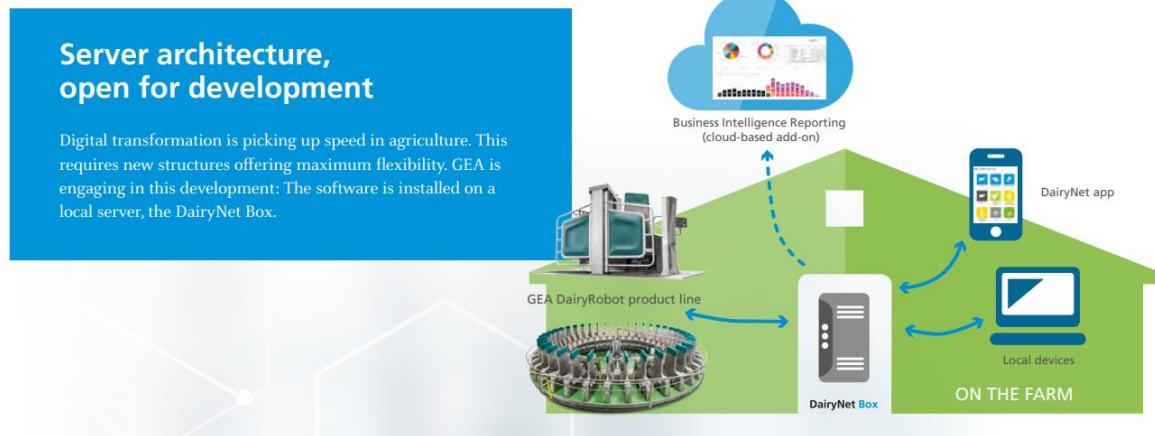

## 01 DairyNetBox

## 02 DairyNetBox\_etusivu

**Modern features for Smart Farming at the next higher level**

GEA DairyNet's interactive design offers modern and comprehensive functionalities for daily management, planning, documentation and analysis tailored to milk production requirements.

## 03 DairyNetBox\_performance

**Events, tasks, performance**

Well-designed graphics display relevant operational incidents, procedures and milk performance numbers. Clearly structured overviews allow you to assess the current situation, organize upcoming tasks and quickly recognize current trends.